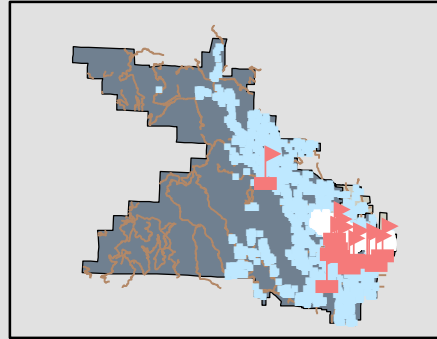

# Comcast Coverage Area in the Forest Grove School District

Road/City Boundary Map

Housing/School Map

Question: What percentage of houses in Forest Grove School District are covered through Comcast internet coverage?

Gales Creek Close-Up

Forest Grove HS Close-Up

## Legend

- Cornelius City Boundaries
- Forest Grove City Boundaries
- Comcast Coverage Boundaries
- Streets Within FGSD
- FGSD Elementary School Boundaries
- FGSD
- Houses within FG/Cornelius City Boundaries
- Houses with Unincorporated Addresses

Comcast Coverage Map

Uncovered Area of Priority

Conclusion: Houses within city boundaries have a 99.53% connection percentage, whereas addresses not in city boundaries have an 8.89% connection percentage.